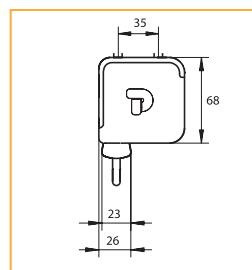

For operation

- ▶ If the projection screen is mounted at heights greater than 2.5 metres, a pull rod can be a handy aid in the rolling of a projection screen. 10800021 length 125 cm

▲ **Projection screen with spring mechanism in most compact case (max. 200 cm wide).**

Technical characteristics

- ▶ Projecta products satisfy the strictest quality and safety requirements in Europe and are CE approved.
- ▶ Projecta ensures that the quality of its products are monitored by the TÜV/GS programme.
- ▶ Steel case with galvanised interior and white powder coated exterior (RAL 9016).
- ▶ Simple pull-out system locks at every desired viewing height.
- ▶ Matte White S: double-sided laminated vinyl on a woven fiberglass carrier with black backing; gain 1.0 and viewing angle 50° L/R.
- ▶ Datalux S: double-sided laminated vinyl on a woven fiberglass carrier with black backing; high gain 1.5 and viewing angle 35° L/R.
- ▶ Projection screen fabrics satisfy the requirements for fire resistance of construction materials and components.
- ▶ Square format (1:1) has a 2.5-cm. black border on left/right side.
- ▶ Video (4:3) and HDTV (16:9) formats have a 5-cm. black border all around.

Aspect ratio	Screen size h x w cm	Viewing size h x w cm	Nominal diagonal cm inches	Case			Net weight in kg	Screen fabrics	
				L1 mm	L2 mm	L3 mm		Matte White S prod.code	Datalux S prod.code
1:1	125x125	120x120		1380	1358	1282	5	10200061	10200075
	145x145	140x140		1588	1566	1490	6	10200086	10200087
	160x160	151x151		1718	1696	1620	7	10200062	10200076
	180x180	173x173		1918	1896	1820	8	10200063	10200077
	200x200	195x195		2138	2116	2040	9	10200064	10200088
4:3	123x160	110x146	183 72	1718	1696	1620	6	10200068	10200078
	138x180	126x168	213 84	1918	1896	1820	7	10200070	10200079
	153x200	143x190	254 100	2138	2116	2040	8	10200084	10200085
16:9	90x160	82x146	165 65	1718	1696	1620	6	10200080	
	102x180	95x168	208 82	1918	1896	1820	7	10200081	
	117x200	107x190	234 92	2138	2116	2040	8	10200089	