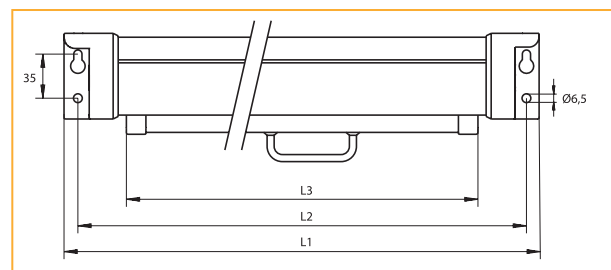

For operation

- ▶ If the projection screen is mounted at heights greater than 2.5 metres, a pull rod can be a handy aid in the rolling of a projection screen. 10800021 length 125 cm

▲ **Projection screen with spring mechanism in most compact case (max. 200 cm wide).**

Technical characteristics

- ▶ Projecta products satisfy the strictest quality and safety requirements in Europe and are CE approved.
- ▶ Projecta ensures that the quality of its products are monitored by the TÜV/GS programme.
- ▶ Steel case with galvanised interior and white powder coated exterior (RAL 9016).
- ▶ Simple pull-out system locks at every desired viewing height.
- ▶ Matte White S: double-sided laminated vinyl on a woven fiberglass carrier with black backing; gain 1.0 and viewing angle 50° L/R.
- ▶ Datalux S: double-sided laminated vinyl on a woven fiberglass carrier with black backing; high gain 1.5 and viewing angle 35° L/R.
- ▶ Projection screen fabrics satisfy the requirements for fire resistance of construction materials and components.
- ▶ Square format (1:1) has a 2.5-cm. black border on left/right side.
- ▶ Video (4:3) and HDTV (16:9) formats have a 5-cm. black border all around.

Aspect ratio	Screen size h x w cm	Viewing size h x w cm	Nominal diagonal cm inches	Case			Net weight in kg	Screen fabrics	
				L1 mm	L2 mm	L3 mm		Matte White S prod.code	Datalux S prod.code
1:1	125x125	120x120		1380	1358	1282	5	10200061	10200075
	145x145	140x140		1588	1566	1490	6	10200086	10200087
	160x160	151x151		1718	1696	1620	7	10200062	10200076
	180x180	173x173		1918	1896	1820	8	10200063	10200077
	200x200	195x195		2138	2116	2040	9	10200064	10200088
4:3	123x160	110x146	183 72	1718	1696	1620	6	10200068	10200078
	138x180	126x168	213 84	1918	1896	1820	7	10200070	10200079
	153x200	143x190	254 100	2138	2116	2040	8	10200084	10200085
16:9	90x160	82x146	165 65	1718	1696	1620	6	10200080	
	102x180	95x168	208 82	1918	1896	1820	7	10200081	
	117x200	107x190	234 92	2138	2116	2040	8	10200089	