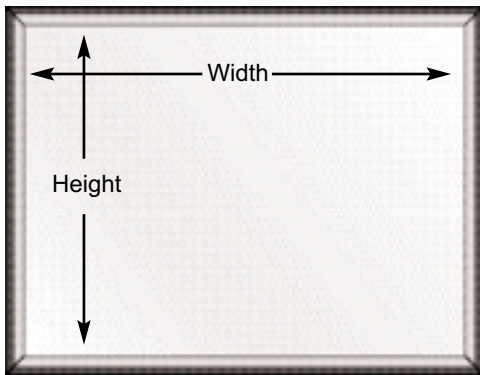

Incomparable Quality

Every Luxus Deluxe is meticulously hand crafted, assuring you a flawless frame. By building the Luxus Deluxe to order, we can offer a myriad of front projection image sizes up to 144" (3650mm) x 192" (4880mm) in the aspect ratio of your choice.

Luxus Deluxe ScreenWall Specifications

Dimensions represented in inches (") and millimeters (mm). Weights represented in pounds (lbs.) and kilograms (kg.)

Formats	Min-Max Height	Min-Max Width
Video Format	36"-90"	48"-120"
HDTV	40.5"-66"	72"-118"
Widescreen	39"-66"	72"-122"

Video Format (4:3/1.33:1 Aspect Ratio)

Model Number	Image Diagonal	Image Height	Image Width	Frame Height	O.D. Width	Screen Weight
SND060V	60" (1524mm)	36 (914)	48 (1219)	42.5 (1080)	54.5 (1384)	22 lbs. (10kg.)
SND072V	72 (1829)	43 (1092)	57 (1448)	49.5 (1257)	63.5 (1612)	28 (12.7)
SND084V	84 (2134)	50 (1270)	67 (1702)	56.5 (1435)	73.5 (1866)	33 (15)
SND090V	90 (2286)	54 (1372)	72 (1829)	60.5 (1536)	78.5 (1993)	35 (15.9)
SND100V	100 (2540)	60 (1524)	80 (2032)	66.5 (1689)	86.5 (2197)	40 (18.1)
SND120V	120 (3048)	72 (1829)	96 (2438)	78.5 (1993)	102.5 (2603)	45 (20.4)
SND150V	150 (3810)	90 (2286)	120 (3048)	96.5 (2451)	126.5 (3213)	60 (27.2)